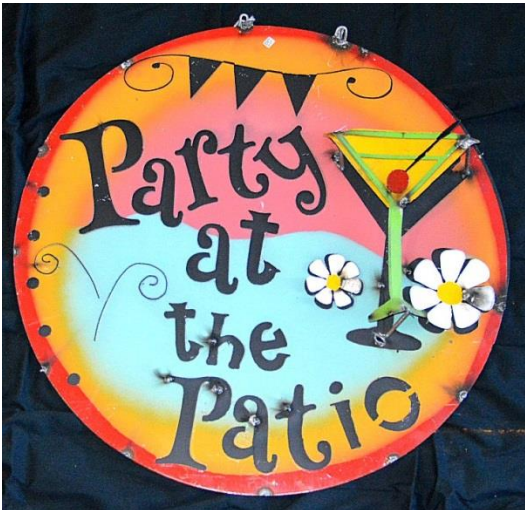

# Tiki Hut Paradise Tiki Signs & Mask

Beach \$129.95 Metal 3-D - 35 in. W x 19 in. H

Beer \$119.95 Metal 3-D - 30 in. W x 17 in. H

Fish \$119.95 Metal 3-D - 30 in. W x 17 in. H

Lake \$119.95 Metal 3-D - 30 in. W x 13 in. H

Flip Flop Zone Metal \$89.95 - 18 in. Diameter

Gone Fishing Metal \$89.95 - 18 in. Diameter

Ice Cold Beer Metal \$89.95 - 18 in. Diameter

It's 5 O'clock Metal \$89.95 - 18 in. Diameter

Margaritaville Metal \$98.95 - 18 in. Diameter 30 in. W

Party at the Patio Metal \$89.95 - 18 in. Diameter

Sea Life Metal \$89.95 - 18 in. Diameter

She Shed Metal \$89.95 - 18 in. Diameter

Stay at the Lake Metal \$89.95 - 18 in. Diameter

Tiki Bar Mask Metal \$89.95 - 18 in. Diameter

Tiki Bar Palms Metal \$89.95 - 18 in. Diameter

Welcome to Paradise Metal \$89.95 - 18 in. Diameter

Harley Davidson Metal \$89.95 - 18 in. Diameter

Harley Davidson Skull Metal \$89.95 - 18 in. Diameter

Indian Motorcycle Metal \$89.95 - 18 in. Diameter