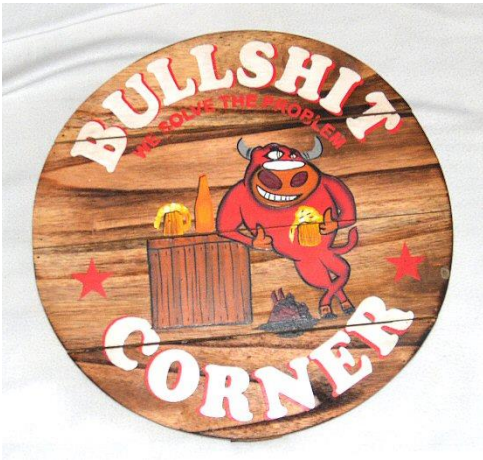

Party at the Patio Metal \$89.95 - 18 in. Diameter

Sea Life Metal \$89.95 - 18 in. Diameter

She Shed Metal \$89.95 - 18 in. Diameter

Stay at the Lake Metal \$89.95 - 18 in. Diameter

Tiki Bar Mask Metal \$89.95 - 18 in. Diameter

Tiki Bar Palms Metal \$89.95 - 18 in. Diameter

Welcome to Paradise Metal \$89.95 - 18 in. Diameter

Harley Davidson Metal \$89.95 - 18 in. Diameter

Harley Davidson Skull Metal \$89.95 - 18 in. Diameter

Indian Motorcycle Metal \$89.95 - 18 in. Diameter

Bullshit Corner Wood \$43.95 -15 in. Diameter

Women Drinking Wood \$44.95 - 12 in. Sq.

Polly Surfboard Wood \$79.95 - 32 in. H x 11.5 in. W

Drink Up Bitches Wood \$79.95 - 40 in. W x 9 in. H

Lg. Tiki Bar Masks Wood \$69.95 - 40 in. W x 9 in. H